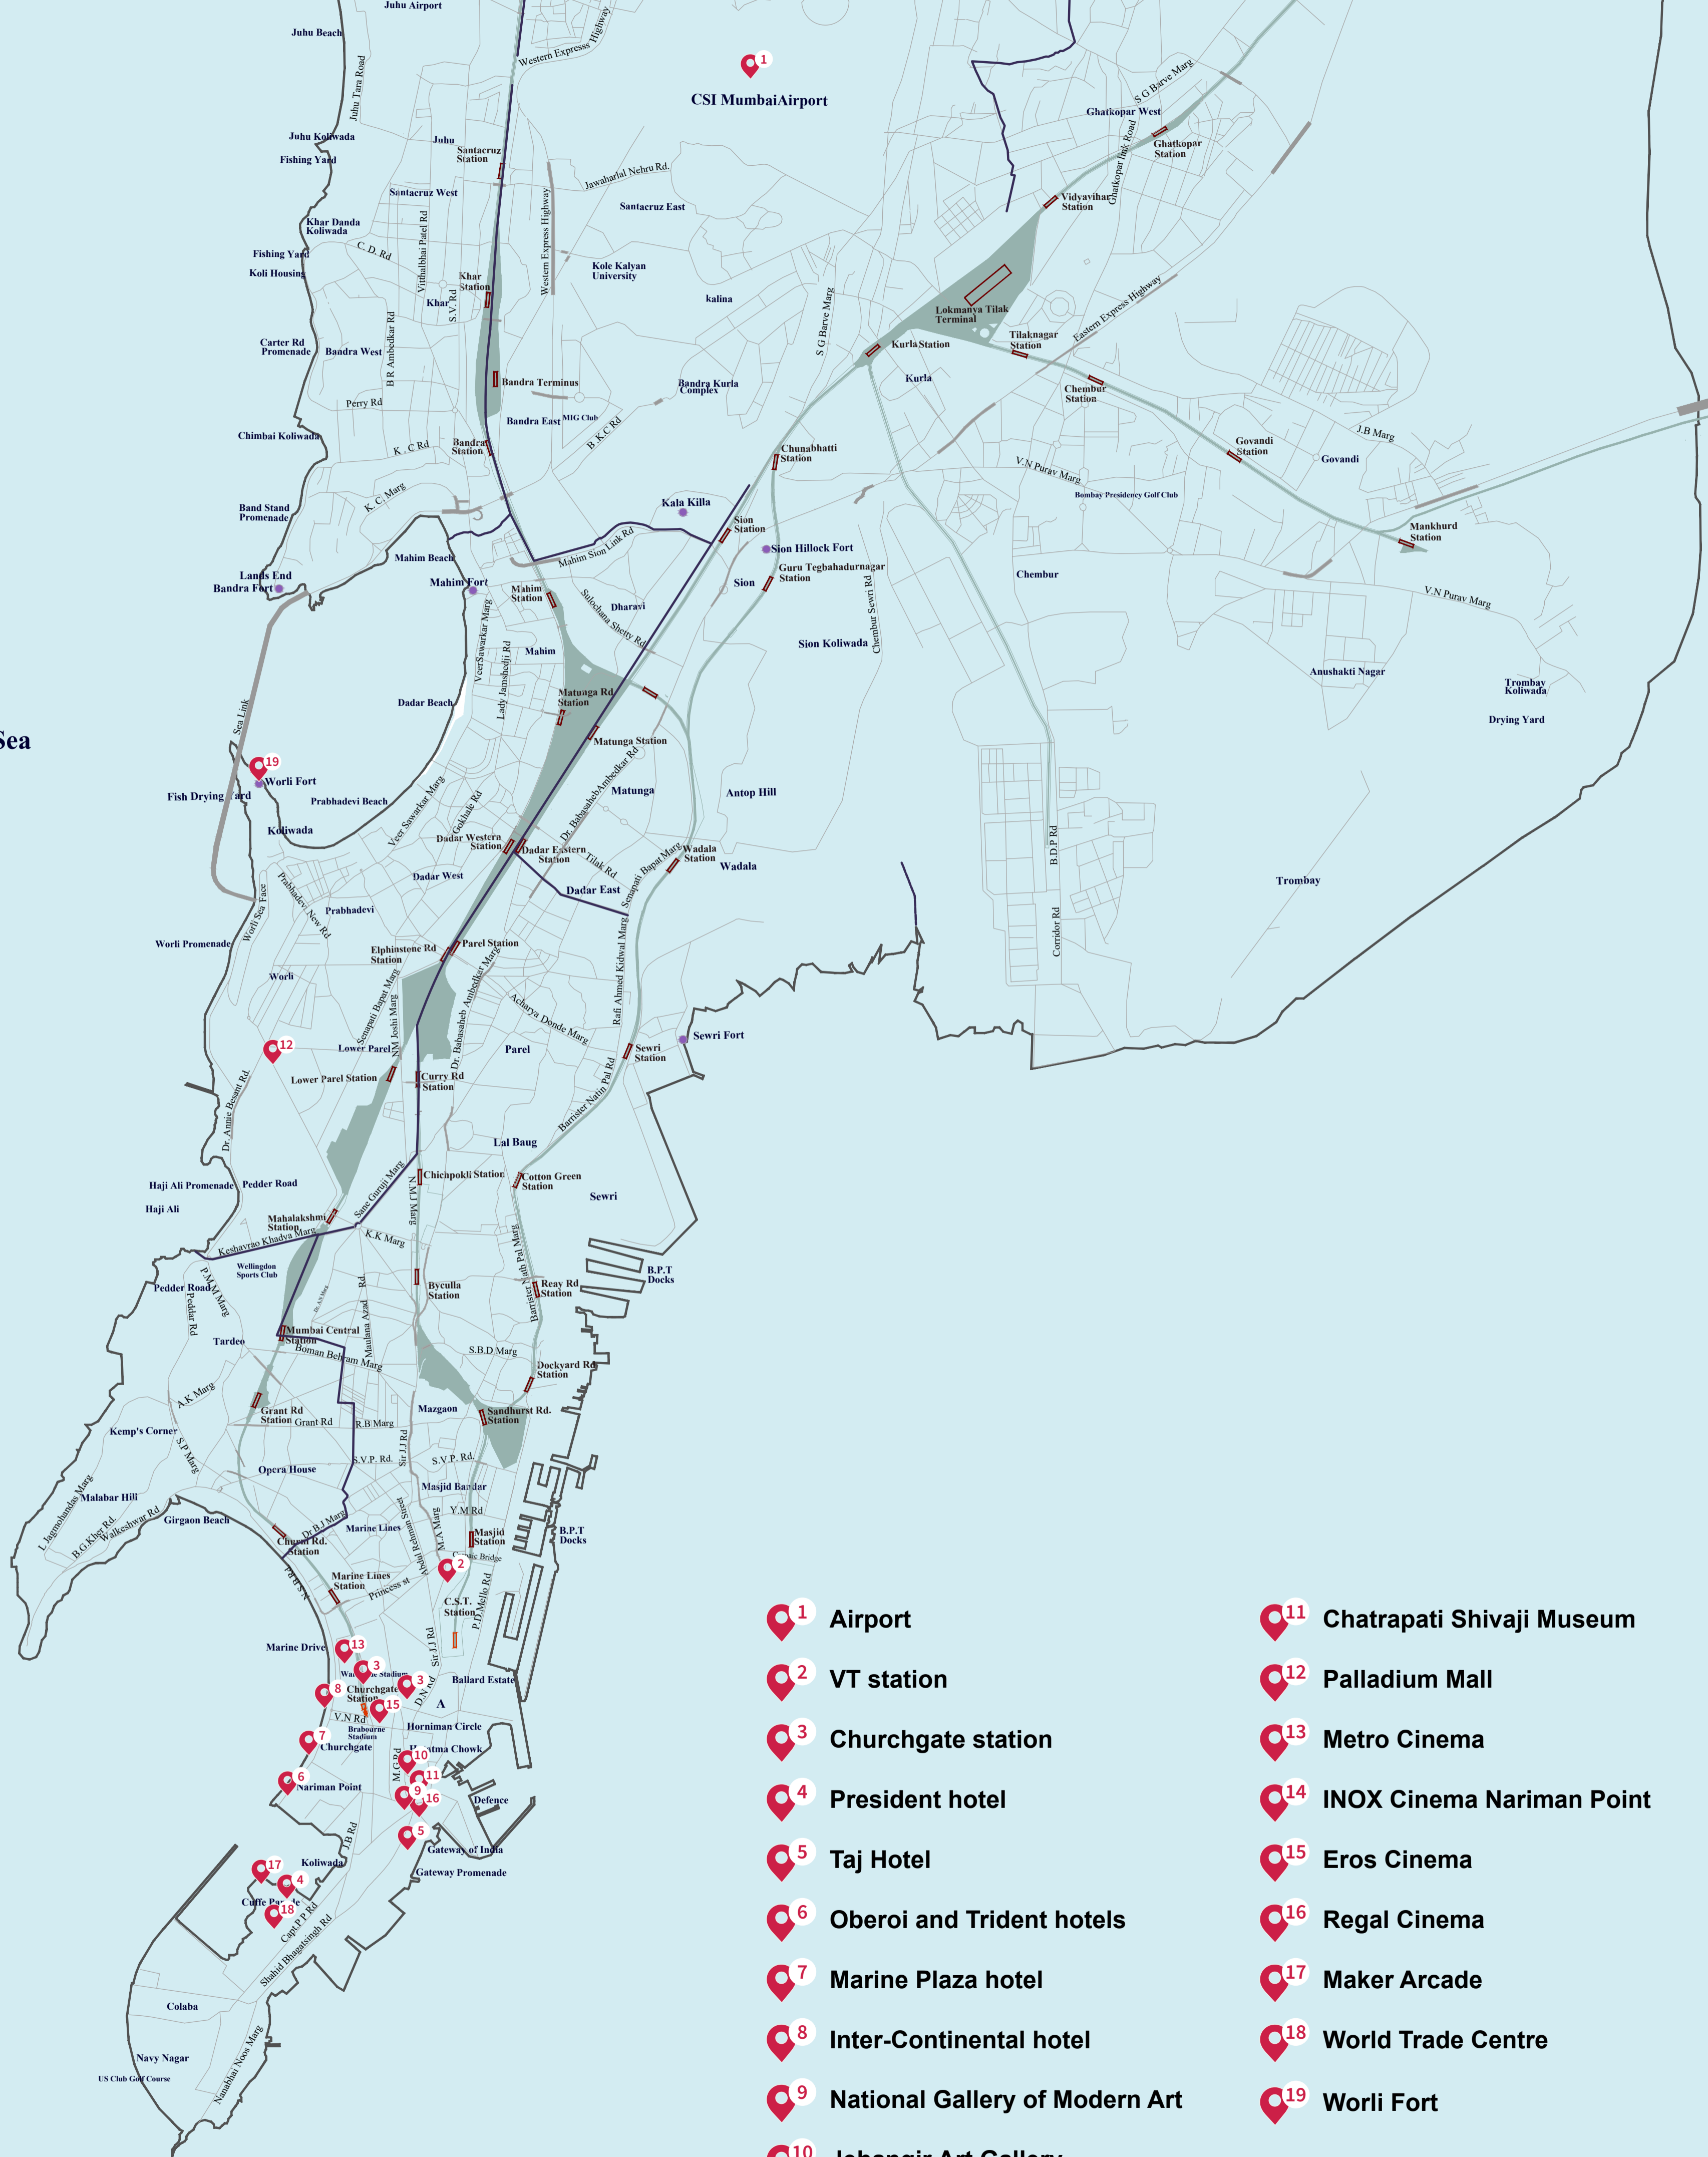

Arabian Sea

-  **1 Airport**
-  **2 VT station**
-  **3 Churchgate station**
-  **4 President hotel**
-  **5 Taj Hotel**
-  **6 Oberoi and Trident hotels**
-  **7 Marine Plaza hotel**
-  **8 Inter-Continental hotel**
-  **9 National Gallery of Modern Art**
-  **10 Jehangir Art Gallery**
-  **11 Chatrapati Shivaji Museum**
-  **12 Palladium Mall**
-  **13 Metro Cinema**
-  **14 INOX Cinema Nariman Point**
-  **15 Eros Cinema**
-  **16 Regal Cinema**
-  **17 Maker Arcade**
-  **18 World Trade Centre**
-  **19 Worli Fort**